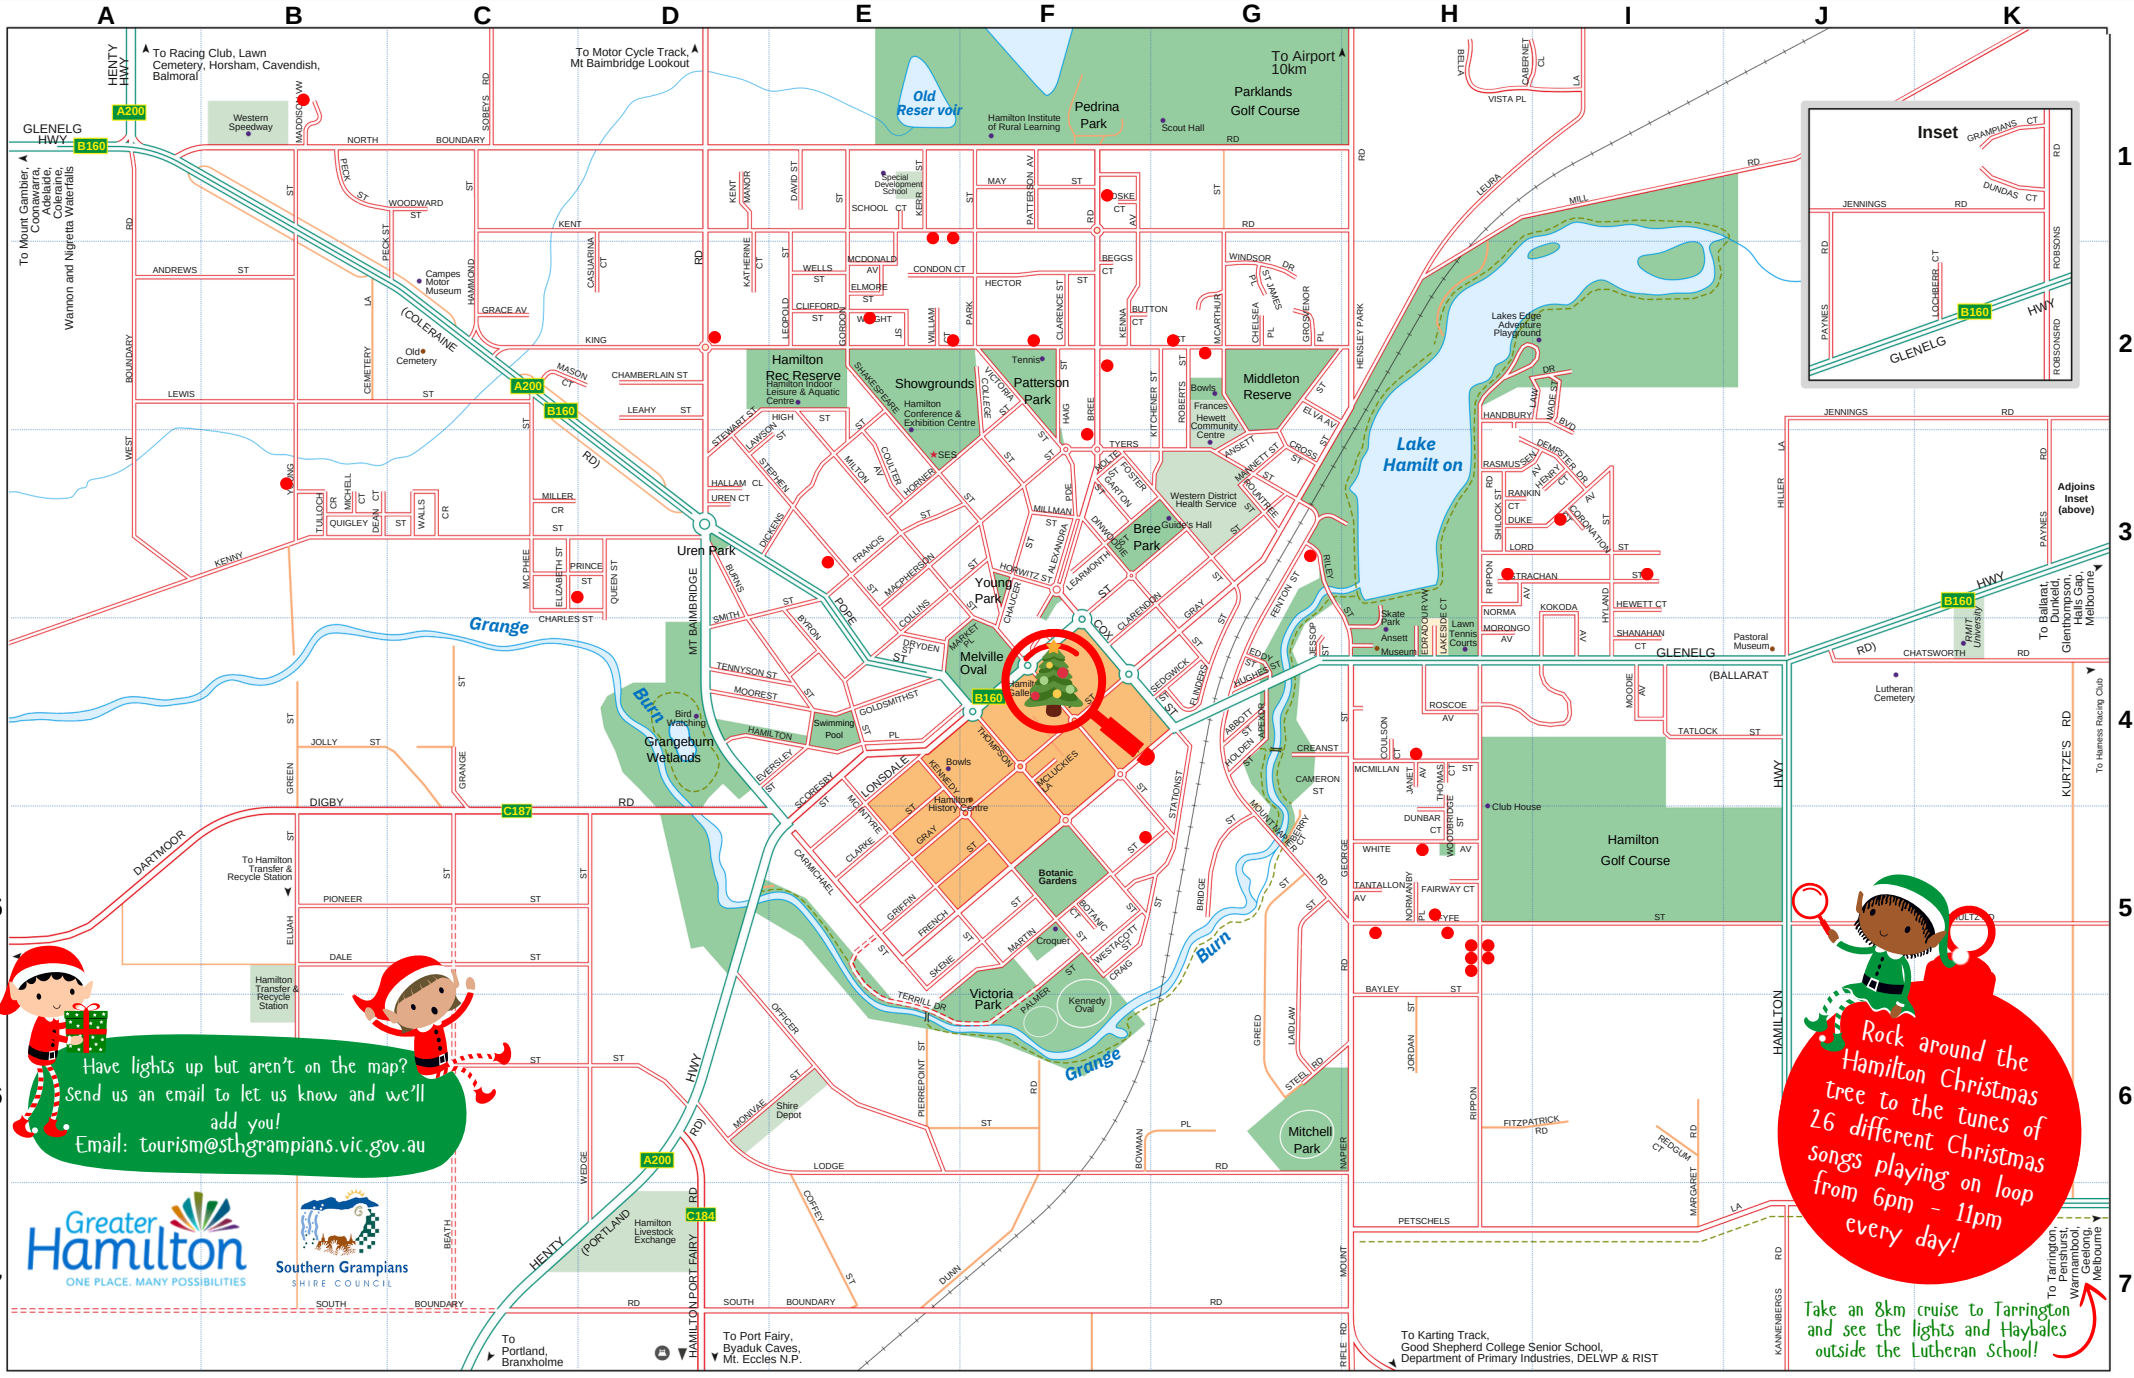

HAMILTON CHRISTMAS LIGHTS

-2024-

Have lights up but aren't on the map?
 Send us an email to let us know and we'll
 add you!
 Email: tourism@sthgrampians.vic.gov.au

Rock around the
 Hamilton Christmas
 tree to the tunes of
 26 different Christmas
 songs playing on loop
 from 6pm - 11pm
 every day!

Take an 8km cruise to Tarrington
 and see the lights and Haybales
 outside the Lutheran School!

A B C D E F G H I J K
 1
 2
 3
 4
 5
 6
 7